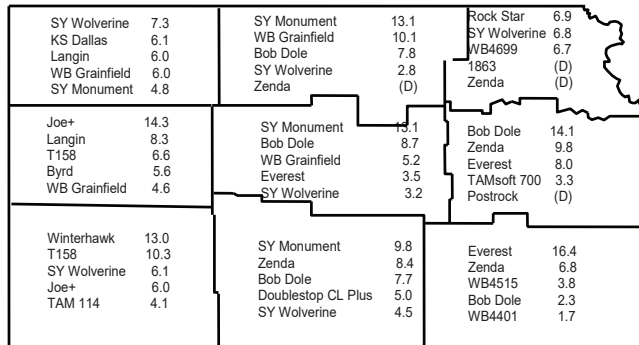

Acreeage Distribution

Figure 2. Leading wheat varieties in Kansas; percentage of seeded acreage for 2023 crop

2023 PERFORMANCE TESTS

The Kansas Agricultural Experiment Station annually compares both new and currently grown varieties in the state’s major crop-producing areas. These performance tests generate unbiased performance information designed to help Kansas growers select wheat varieties suited for their area and conditions.

One-year or one-location results can be misleading because of the possibility of unusual weather or pest conditions. **Be sure to keep extenuating environmental conditions in mind when examining test results.** For more information please visit: agronomy.k-state.edu/outreach-and-services/crop-performance-tests.

Varieties

Public varieties are selected for inclusion in the tests on the basis of several criteria. Most represent new or established varieties from Oklahoma, Texas, and Colorado with potential for successful use in Kansas. Some are included as long-term checks. Others are entered at the request of the originating institution.

Originators or marketers enter privately developed varieties voluntarily. Entrants choose both the entries and test sites. The 2023 entrants are listed in Table 1.

Results and Variety Characterization

Results from Kansas tests are presented in Tables 3 through 9. Yields are reported as bushels per acre (60 lb/bu) and are adjusted to a moisture content of 13% where moistures were reported at harvest. Yields also are converted to percentages of the test average to speed recognition of the highest-yielding entries. Multi-year averages are presented for those varieties entered more than 1 year.

Additional information such as test weight, heading date, and plant height is helpful for fine-tuning variety comparisons. Planting varieties with a range of maturities helps minimize weather risks.

At the bottom of each table is the (0.05) least significant difference (LSD) for each column of replicated data. One can think of the LSD as a “margin of error” that shows how big the difference between two varieties must be for one to be 95% confident that the difference is real. The use of the LSD is intended to reduce the chance of overemphasizing small differences. Small variations in soil structure, fertility, water-holding characteristics, and other test-site characteristics can cause considerable yield variation among plots of one variety.

Electronic Access

To access crop performance testing information electronically, visit the website at: agronomy.k-state.edu/outreach-and-services/crop-performance-tests

Research and Duplication Policy

When companies submit entries, permission is given to Kansas State University to test varieties and/or hybrids designated on the entry forms in the manner indicated in the test announcements. Seed submitted for testing should be a true sample of the seed being offered for sale.